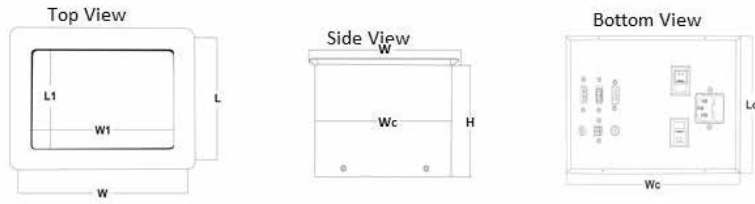

## HTB-HTC-211

Top View

Bottom View

VGA, HDMI, AUDIO, VIDEO, USB, SWITCH, LANx2, POWERx1

## HTB-HTC-222

Top View

Bottom View

VGA, HDMI, AUDIO, USB, LANx2, POWERx2

As per our company policy one of the constant Product improvement the right is there for reserved to modify product specifications without prior notice

## DIMENSION:

- √ Outer Plate Dimension ( $W \times L$ ): 205x150 mm
- √ Inner Plate Dimension ( $W1 \times L1$ ): 155x100 mm
- √ Cutout Dimension ( $Wc \times Lc$ ): 185x135 mm
- √ Height ( $H$ ): 150mm