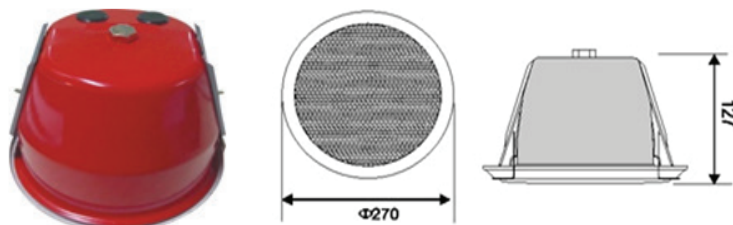

Dimension & Side View: