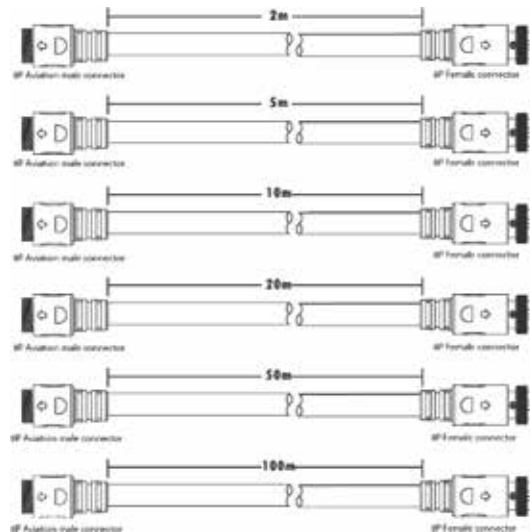

CM-02M / CM-05M / CM-10M
CM-20M / CM-50M / CM-100M

Extension Cable (2 meters, 5 meters, 10 meters, 20 meters, 50 meters and 100 meters)

As per our company policy one of the constant Product improvement the right is there for reserved to modify product specifications without prior notice