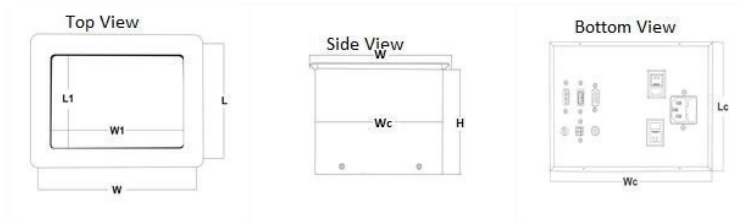

POPUP TABLE TOP BOX: HTB-HTC

HTB-HTC-VVV

Table Top Box – Popup Type with Connector – Product Serial Number

Features

- Smart solution for conference table
- Convenient access of different types of cables
- Hydraulic Mechanism is used
- Self fitting clamp easy to install
- Available in Rectangular shape
- Available in Black / White anodized Top Surface

Top View

Bottom View

POPUP TABLE TOP BOX: HTB-HTC

Also customize the models as per your requirement and quantity

Dimension Drawing

Dimension

Outer Plate Dimension (WxL): 205x150 mm
Inner Plate Dimension (W₁xL₁): 155x100 mm
Cutout Dimension (W_cxL_c): 185x135 mm
Height (H): 150mm