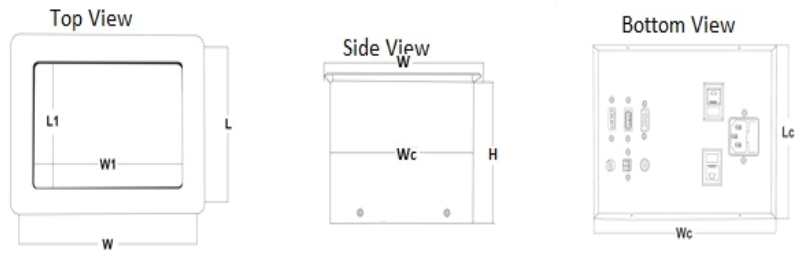

Manual Table Top Box: HTB-HTC-PPP

HTB-HTC-PPP

FEATURE:

- √ Smart solution for conference table
- √ Convenient access of different types of cables
- √ Self fitting clamp easy to install
- √ Available in Rectangular shape
- √ Available in Black / White anodized Top Surface
- √ Also customize the models as per your requirement and quantity

Model 1: HTB-HTC-212

Top View

Bottom View

Connectivity: VGA, Audio, LANx2, PowerWERx1

Model 2: HTB-HTC-223

Top View

Bottom View

Connectivity: VGA, HDMI, Audio, Video, Switch, 2xLAN, 2xPOWER

As per our company policy one of the constant Product improvement the right is there for reserved to modify product specifications without prior notice

Manual Table Top Box: HTB-HTC-PPP

HTB-HTC-PPP

DIMENSION:

- √ Outer Plate Dimension ($W \times L$): 205x150 mm
- √ Inner Plate Dimension ($W1 \times L1$): 155x100 mm
- √ Cutout Dimension ($Wc \times Lc$): 175x135 mm
- √ Height (H): 110mm

As per our company policy one of the constant Product improvement the right is there for reserved to modify product specifications without prior notice